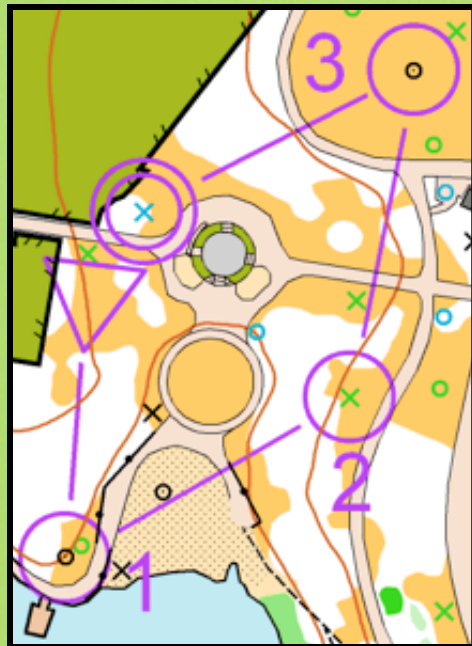

terraloco @ Lakeside Park, Sunday, 1/4/2009

Course Setting Workshop

08:00 optional - test example courses

09:00 workshop begins

10:00 design and set your own course

Learn about map navigation from the inside out - valuable training for all abilities! Engaging activities and small group work. Exchange ideas!

Cost: \$25 / \$10 juniors
register online, limit 40

then... Map Navigation Training

10:00 registration open

01:00 courses close

Practice map navigation skills on a variety of courses - the 1.5 and 2.9 km courses from August, and the workshop ones.

Cost: \$12 / \$7 juniors, \$2 online reg. discount, free with workshop.

More information: <http://terraloco.com>

Contact Rex: rex@terraloco.com, 510 681 6181 **AC Transit** NL / 12; **BART** 19th St.
Directions to Lakeside Park Garden Center: I-580 to Grand Ave. Head West towards Lake Merritt. Park on/near Grand for free; turn left on Bellevue and go about 200 meters and the Garden Center will be on your left.